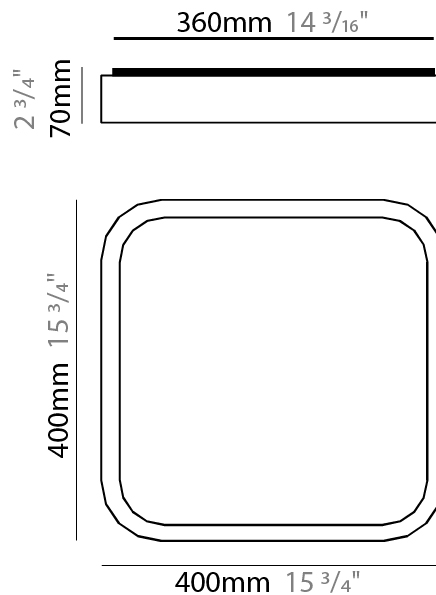

NATURE SURFACE

D112018-

base number _____ Color _____
Temperature _____

1. To build a product code in our configurator select the specify button on the base model # product page
2. To build a manual product code on this datasheet choose from the options listed below in blue font and add the suffix to the base model #

GENERAL

Series: Nature _____
Brand: Ole _____
Division: Design _____
Mounting Type: Surface _____
Mounting Location: Ceiling _____
Subcategory: Ambient _____

PHYSICAL

Shape: Square _____
Length (mm): 400 _____
Length (in): 15 3/4 _____
Width (mm): 400 _____
Width (in): 15 3/4 _____
Height (mm): 70 _____
Height (in): 2 3/4 _____
Light Distribution: Direct _____
Diffuser: PMMA - Opal _____
Fixture Finish: OAK _____
Fixture Material: Metal / Wood _____

ELECTRICAL

Lamp Type: LED _____
Input Wattage (W): 25 _____
Dimming: Non-Dimmable / 0-10V Dimming _____
Driver Included: Yes _____
Driver Location: Integrated _____
Driver Type: Constant Current - Universal _____
Driver Class: Class 2 _____
Input Voltage (V): 120 - 277 _____
Constant Current (MA): 700 _____

LED

Color Temperature (°K): 3000 / 4000 _____
Max. Delivered Lumen (lm): 1057 / 1106 _____
CRI: >80 CRI _____
Lamp Life (hrs): 50000 _____

OPTICAL

RATINGS AND CERTIFICATIONS

Certified By: Certified for North American Standards _____
IP rating: IP20 _____