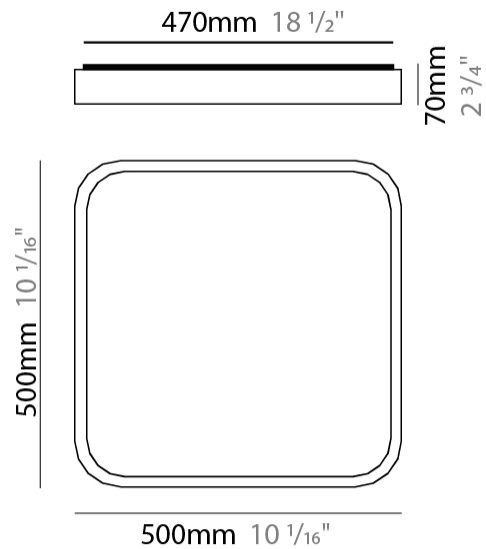

D112020-

base number   Color
Temperature

PROJECT	_____
TYPE	_____
SPECIFIER	_____
QUANTITY	_____
DATE	_____

1. To build a product code in our configurator select the specify button on the base model # product page
2. To build a manual product code on this datasheet choose from the options listed below in blue font and add the suffix to the base model #

GENERAL

Series: Nature _____
Brand: Ole _____
Division: Design _____
Mounting Type: Surface _____
Mounting Location: Ceiling _____
Subcategory: Ambient _____

PHYSICAL

Shape: Square _____
Length (mm): 500 _____
Length (in): 19 ¹¹/₁₆ _____
Width (mm): 500 _____
Width (in): 19 ¹¹/₁₆ _____
Height (mm): 70 _____
Height (in): 2 ³/₄ _____
Light Distribution: Direct _____
Diffuser: PMMA - Opal _____
Fixture Finish: OAK _____
Fixture Material: Metal / Wood _____

ELECTRICAL

Lamp Type: LED _____
Input Wattage (W): 29.3 _____
Total Output Wattage (W): 25.3 _____
Dimming: Non-Dimmable / 0-10V Dimming _____
Driver Included: Yes _____
Driver Location: Integrated _____
Driver Type: Constant Current - Universal _____
Driver Class: Class 2 _____
Input Voltage (V): 120 - 277 _____
Constant Current (MA): 700 _____

LED

Color Temperature (°K): 3000 / 4000 _____
Max. Delivered Lumen (lm): 1661 / 1738 _____
CRI: >80 CRI _____
Lamp Life (hrs): 50000 _____

OPTICAL

RATINGS AND CERTIFICATIONS

Certified By: Certified for North American Standards _____
IP rating: IP20 _____